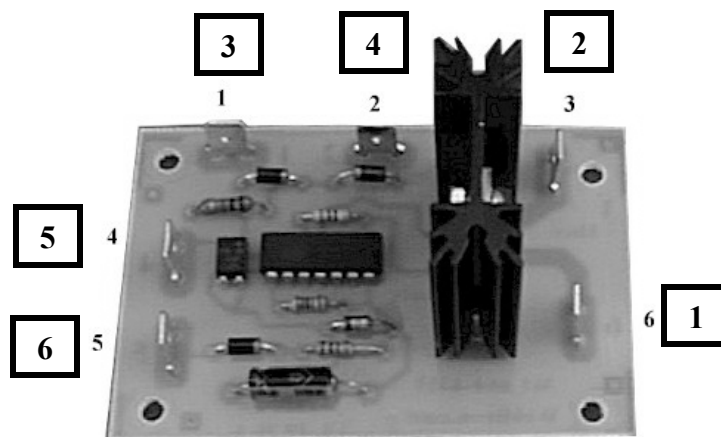

# Weldtron Products

Manufacturer of the Pipeliner Remote Amperage Control.

PO Box 30 Alice, TX 78333

Phone: 361-664-4413 Email: service@weldtron.com

[www.weldtron.com](http://www.weldtron.com)

## Connection diagrams for conversion of old style Pipeliner circuit board to new style.

### New style board

Boxes indicate terminal connections on the new style board.